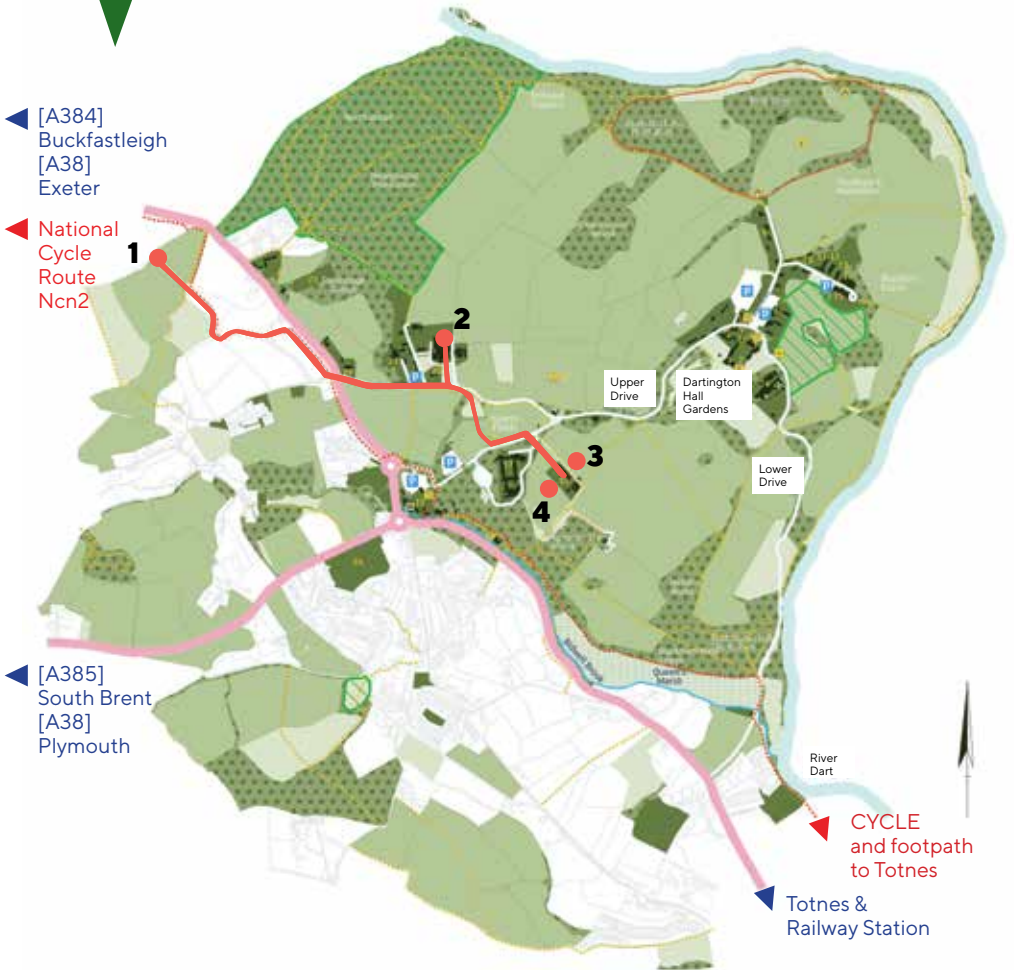

Site map

Key

1. Huxhams Cross Farm
2. Old Parsonage Farm
3. School Farm CSA
4. Foxhole Community Garden

Dartington

The Dartington Hall Trust is a registered charity (No 279756)